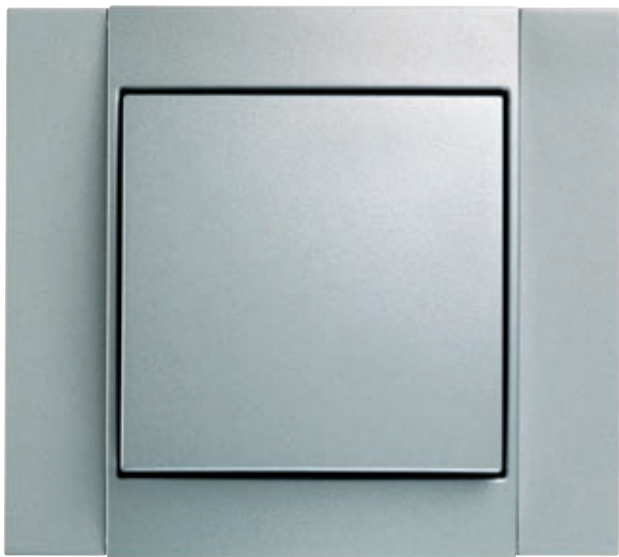

BERKER B.1

Design
Award
Winner
2000

Leverbare afdekkingen: polarwit, aluminium, antraciet