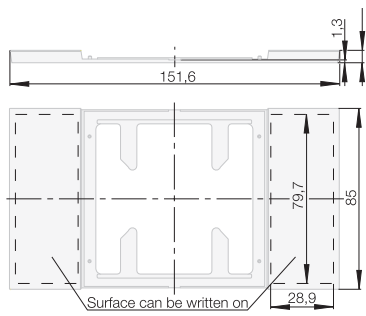

Labelling field for B,I,Q push-button 1gang, 2gang, 3gang