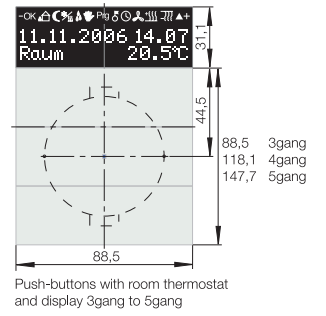

standard Order no.: 7516 10 99
comfort Order no.: 7516 15 99

DESIGNPREIS
2007
NOMINIERT

design award
winner
2004

reddot design award
winner 2004

Push-button 2gang,
stainless steel, brushed

standard Order no.: 7516 20 ..
comfort Order no.: 7516 25 ..