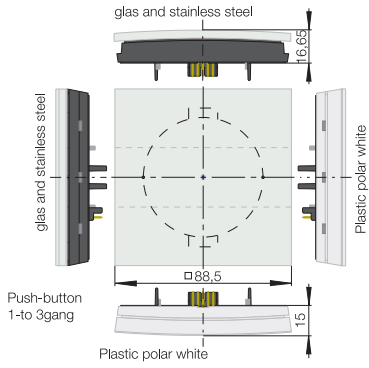

Push-button 1gang,
stainless steel, brushed

standard Order no.: 7516 10 93
comfort Order no.: 7516 15 93

Push-button 1gang,
glass, glossy

standard Order no.: 7516 10 91
comfort Order no.: 7516 15 91

Push-button 1gang,
thermoplastic,
matt, polar white

standard Order no.: 7516 10 99
comfort Order no.: 7516 15 99

DESIGNPREIS
2007
NOMINIERT

design award
winner
2004

reddot design award
winner 2004

Push-button 2gang,
stainless steel, brushed

standard Order no.: 7516 20 ..
comfort Order no.: 7516 25 ..

Push-button 3gang,
stainless steel, brushed

standard Order no.: 7516 30 ..
comfort Order no.: 7516 35 ..

Push-button 4gang,
stainless steel, brushed

standard Order no.: 7516 40 ..
comfort Order no.: 7516 45 ..
Light scene push-button
8gang comfort Order no.: 7516 86 ..

Labelling field for B,I,Q push-button 1gang, 2gang, 3gang

Labelling field for B,I,Q push-button 4gang

Labelling field for B,I,Q push-button 5gang

Push-button 3gang,
with display,
stainless steel, brushed