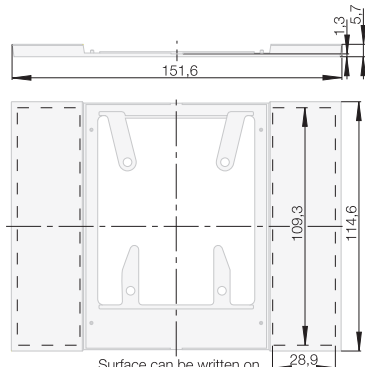

Labelling field for B,I,Q push-button 4gang