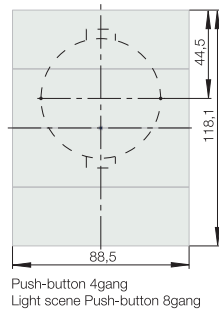

standard Order no.: 7516 10 99
comfort Order no.: 7516 15 99

DESIGNPREIS
2007
NOMINIERT

design award
winner
2004

reddot design award
winner 2004

Push-button 2gang,
stainless steel, brushed

standard Order no.: 7516 20 ..
comfort Order no.: 7516 25 ..